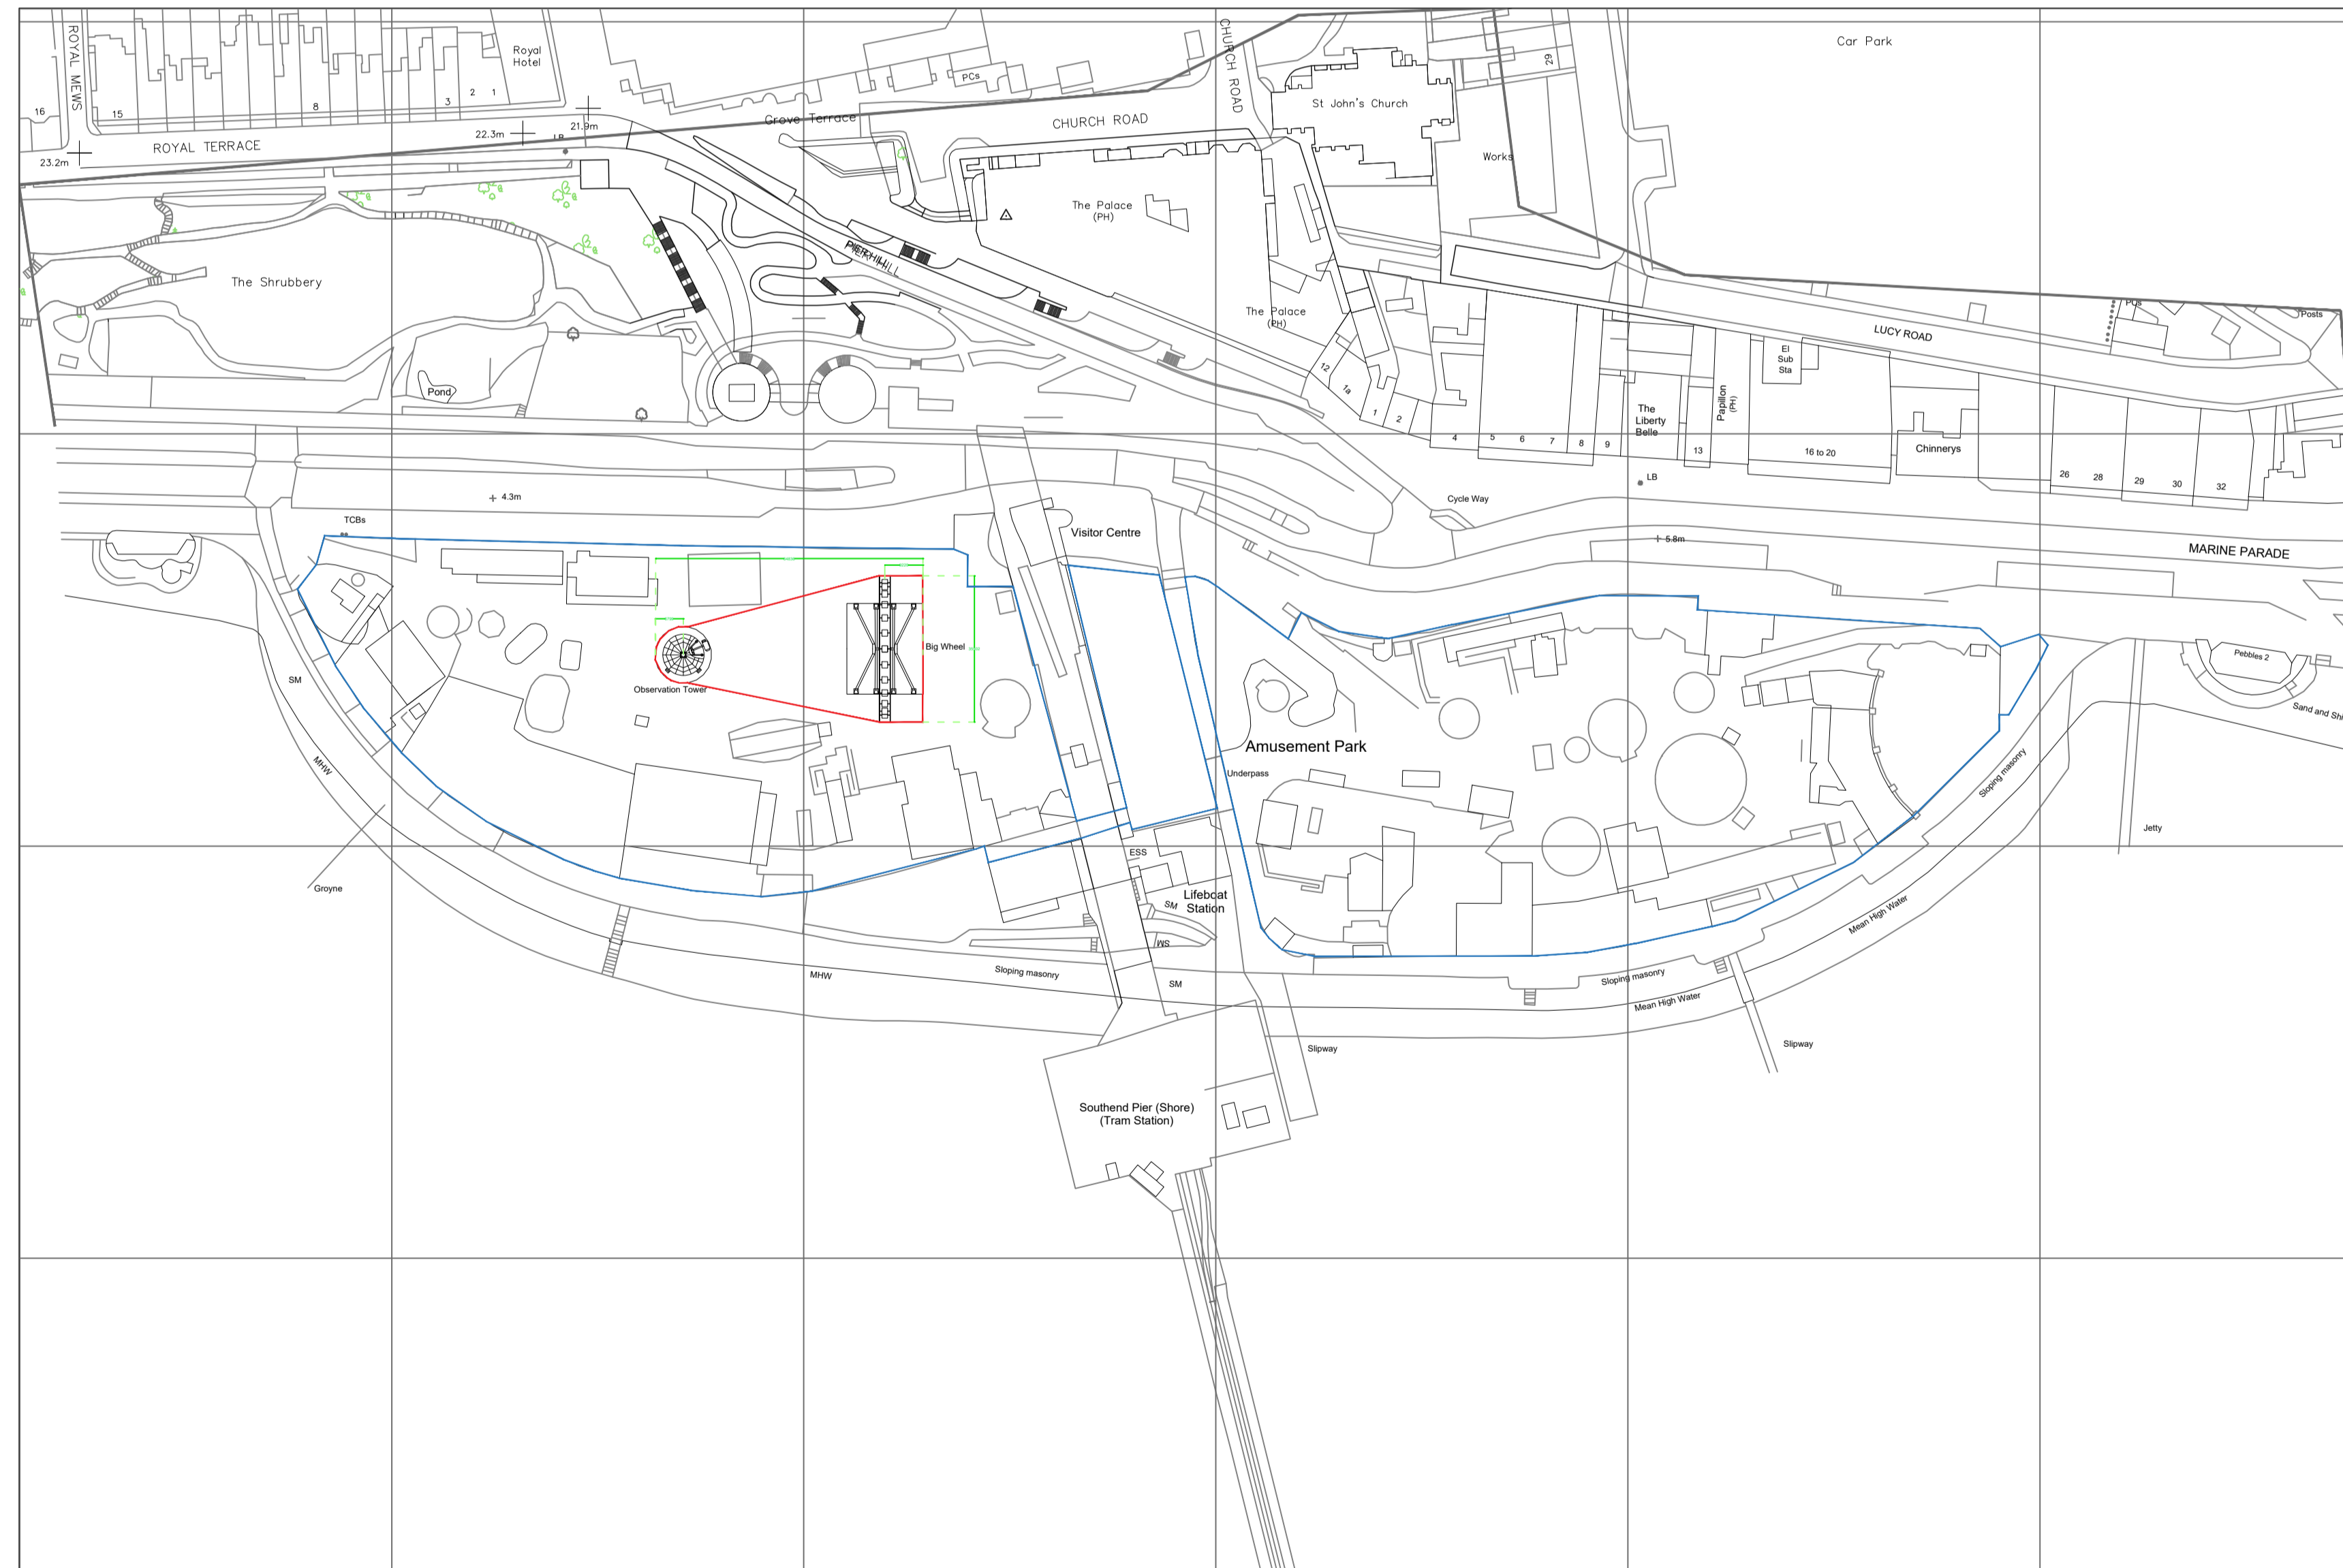

Notes:

Rev	Comment	By	Date
A	Outline blue added Production of drawings	DS	-

Stage:
Planning

Client:
Blockvale

Project:
New Rides
Adventure Island
Western Esplanade
Southend on Sea
SS1 1EE

Drawing Title:
Proposed

Drawing no:
P102

Revision: **A** Drawn by: RS
Project no: - Chkd by: SK

Scale: 1:1250 & 1:500 @ A1

SKARCHITECTS
853-855 London Road
Westcliff-on-Sea
SS0 9SZ
Tel: 01702 509250
Email: info@skarchitects.co.uk