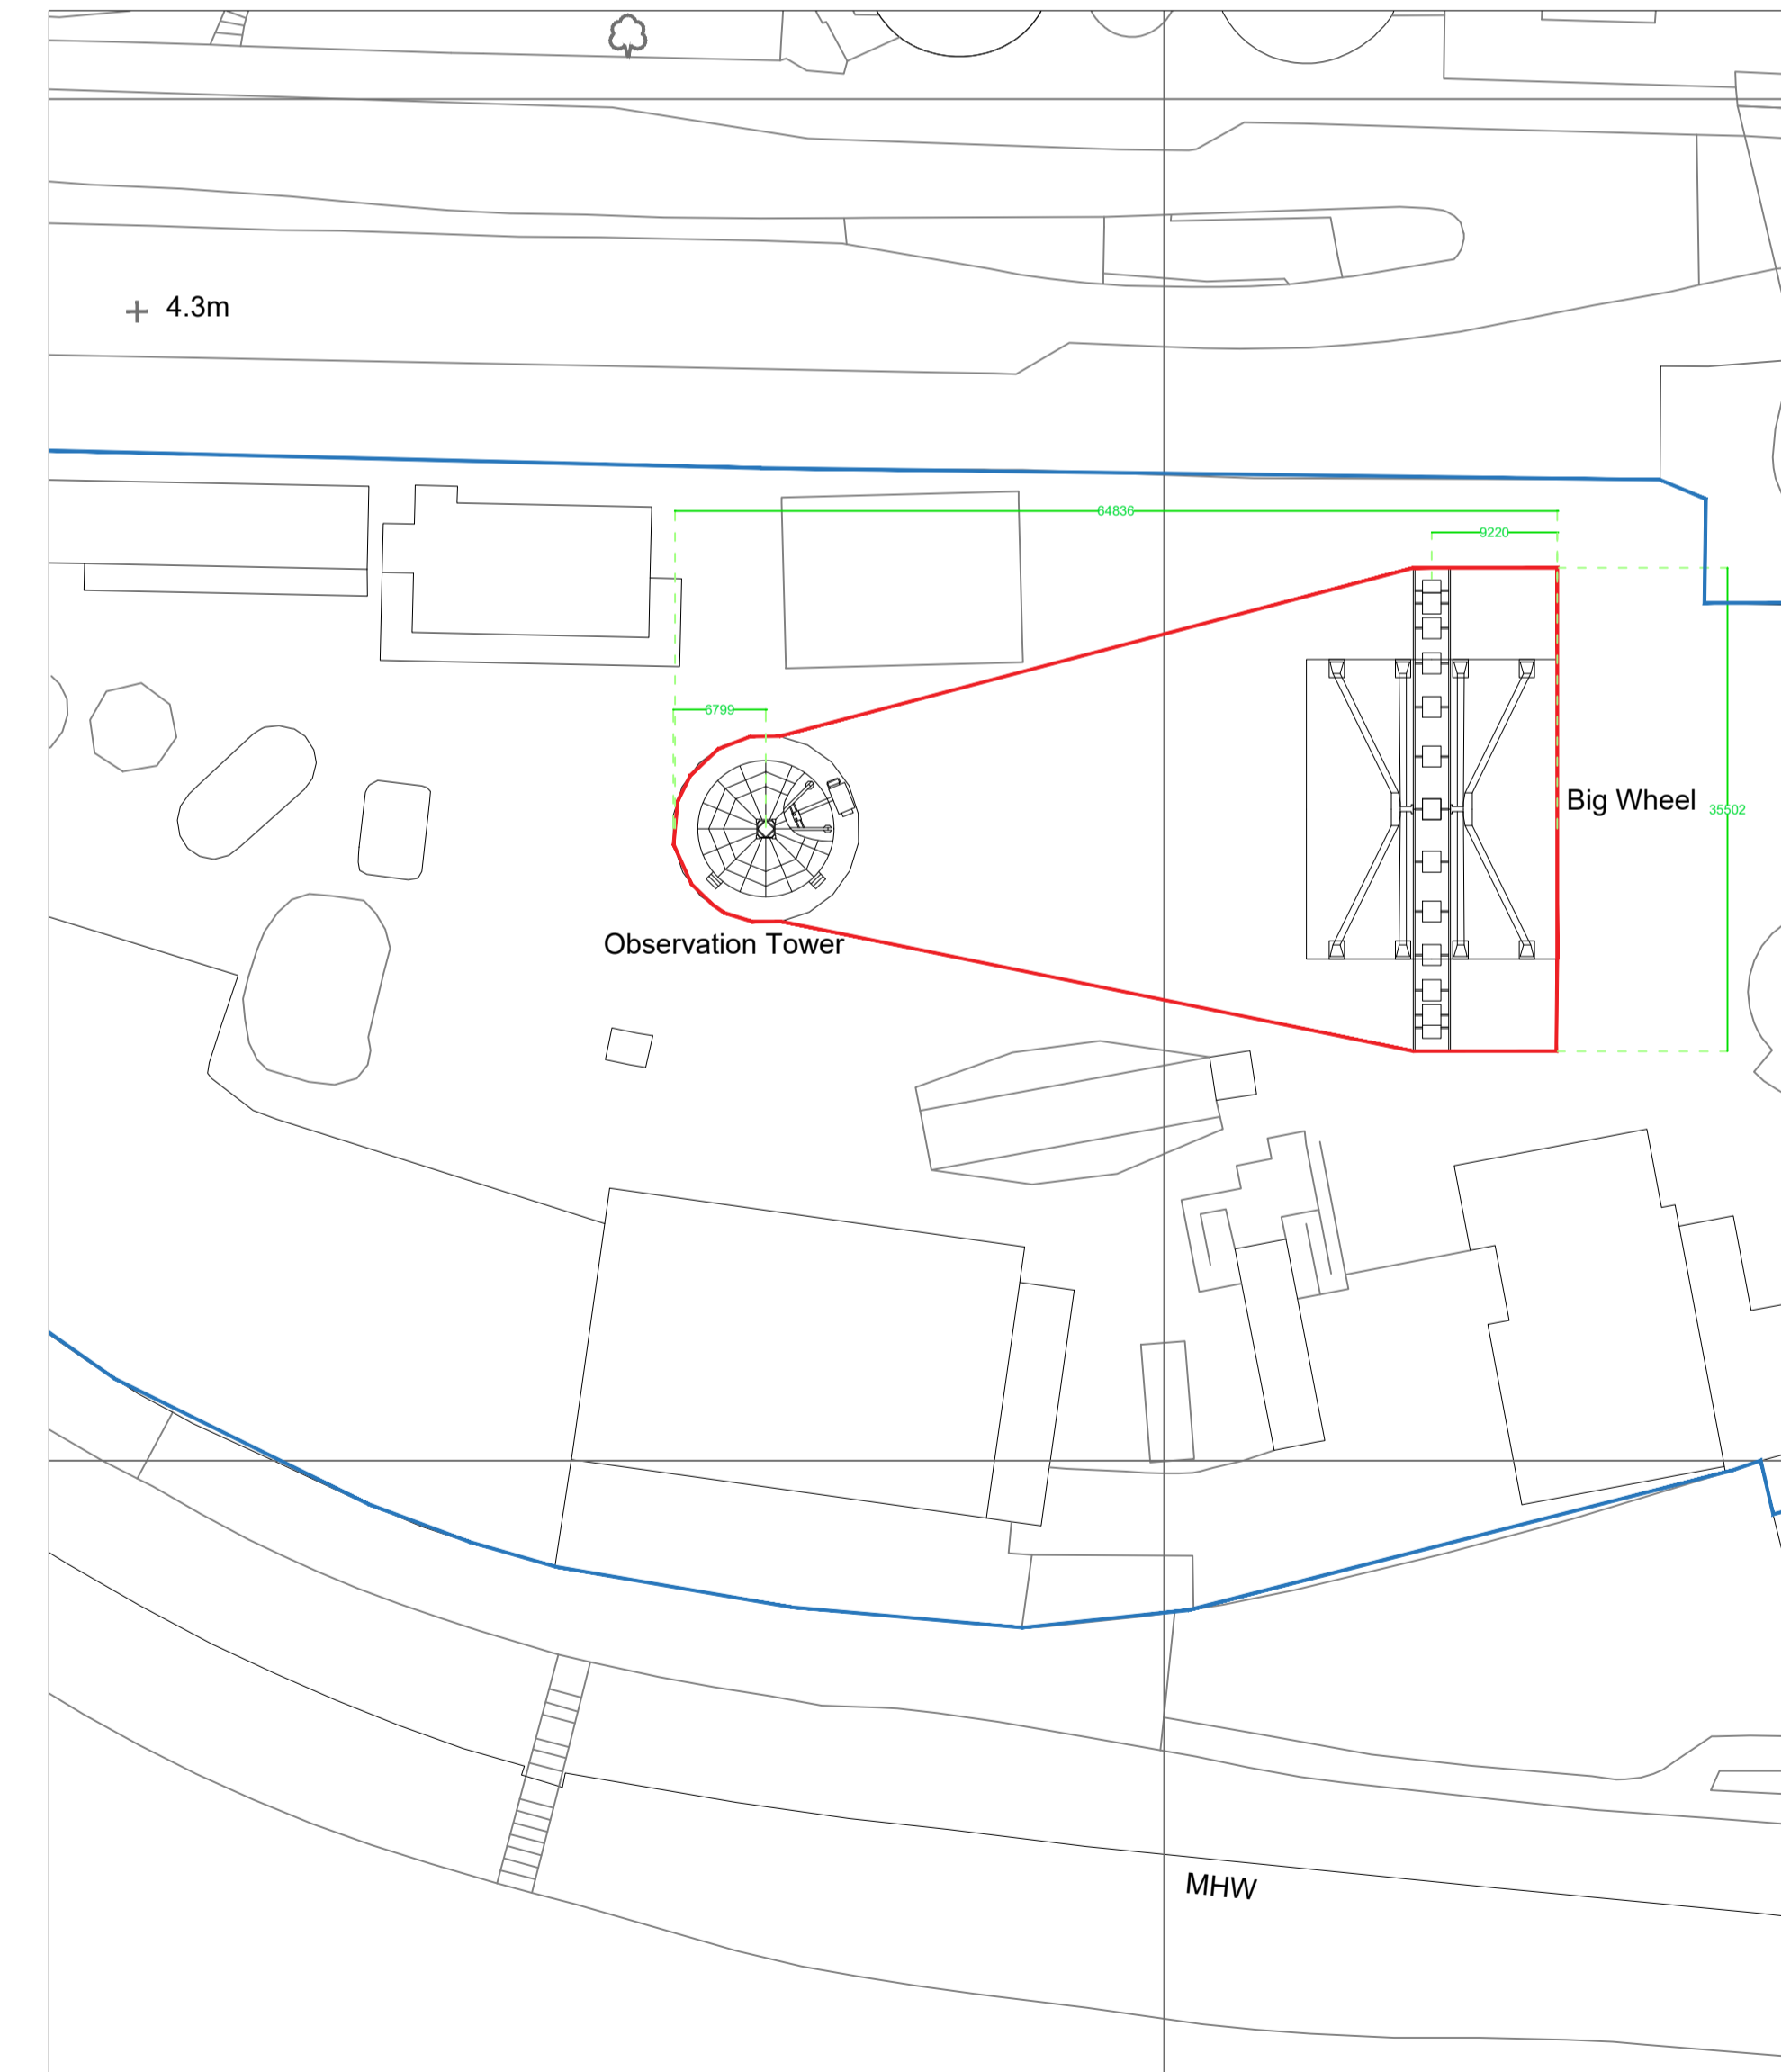

Notes:

Rev	Comment	By	Date
A	Outline blue added Production of drawings	DS	-

Stage:
Planning

Client:
Blockvale

Project:
New Rides
Adventure Island
Western Esplanade
Southend on Sea
SS1 1EE

Drawing Title:
Proposed

Drawing no:
P102

Revision: **A** Drawn by: RS
Project no: - Chkd by: SK

Scale: 1:1250 & 1:500 @ A1

SKARCHITECTS
853-855 London Road
Westcliff-on-Sea
SS0 9SZ
Tel: 01702 509250
Email: info@skarchitects.co.uk